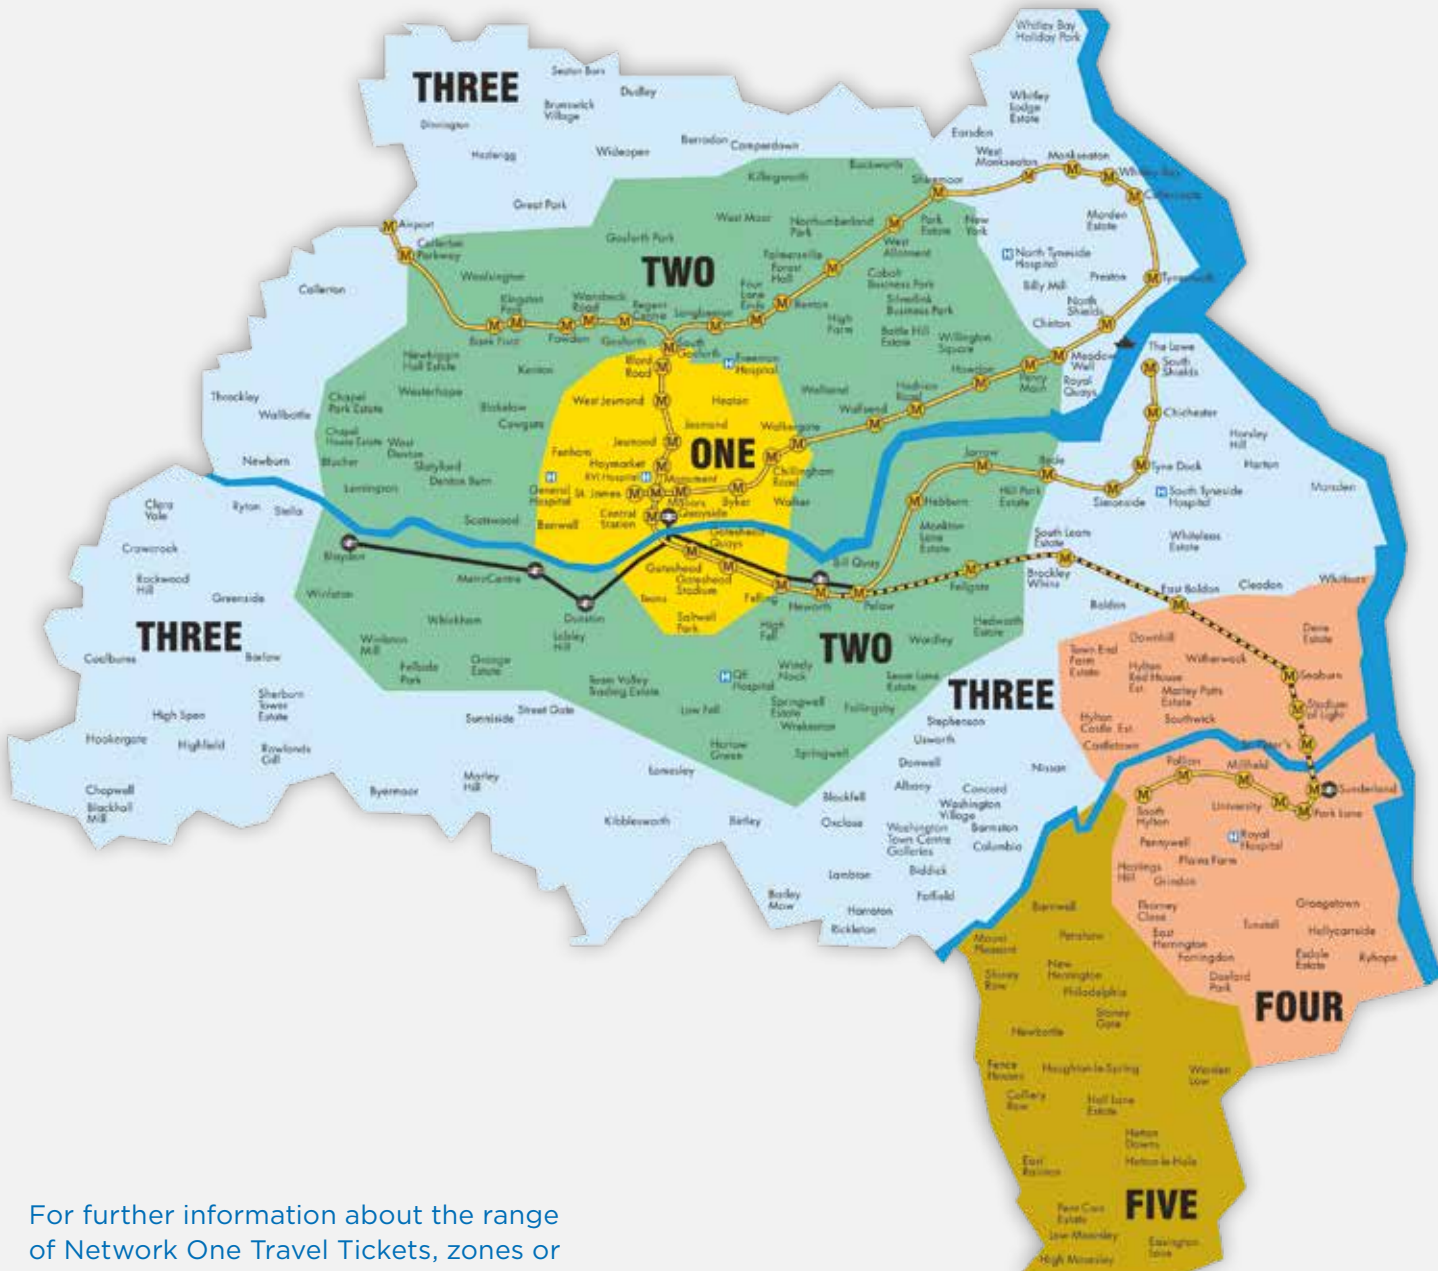

For further information about the range of Network One Travel Tickets, zones or terms and conditions please call in at your local Travelcentre or visit: www.networkonetickets.co.uk